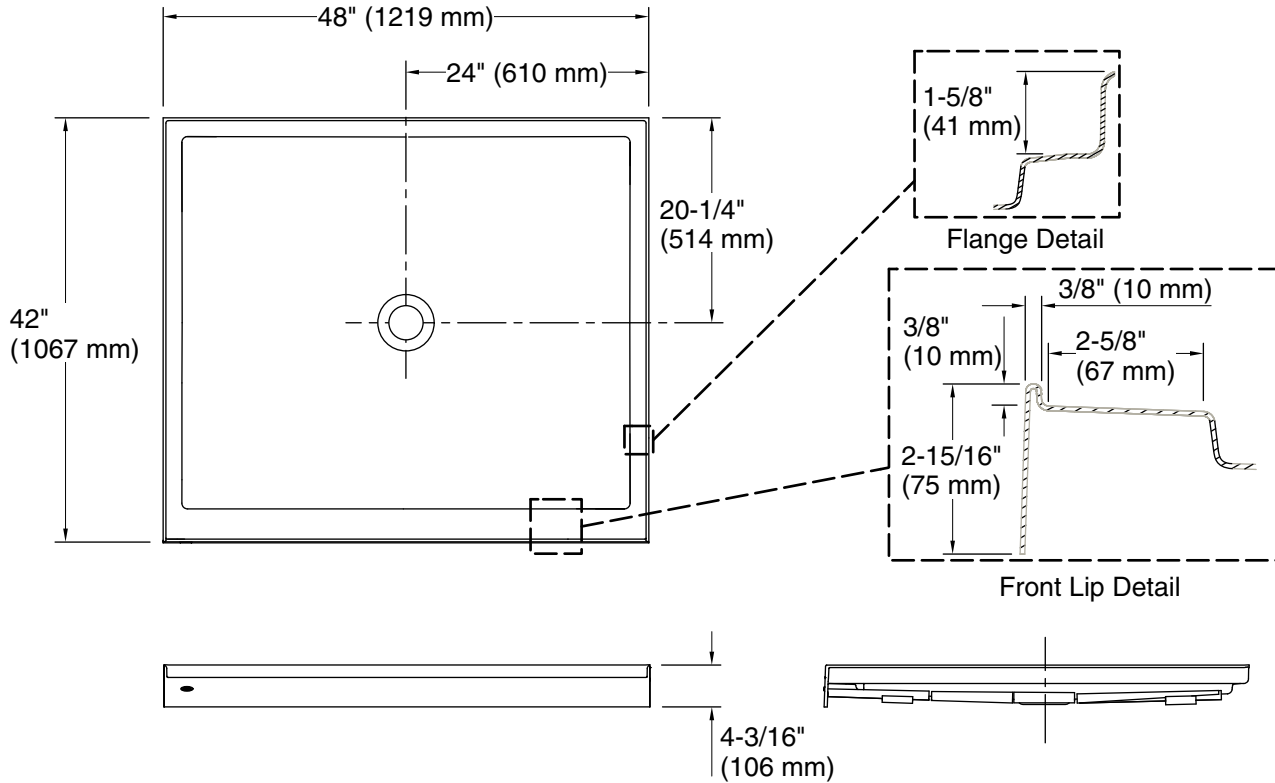

Technical Information

All product dimensions are nominal.

Installation: Three-wall alcove
Drain location: Center
Weight: 59 lbs (26.8 kg)

Notes

Measure your actual product for rough-in details.
Install this product according to the installation instructions.
Subfloor must be within 1/2" (13 mm) of level.
This receptor has a front lip. This should be taken into account when installing a shower door.